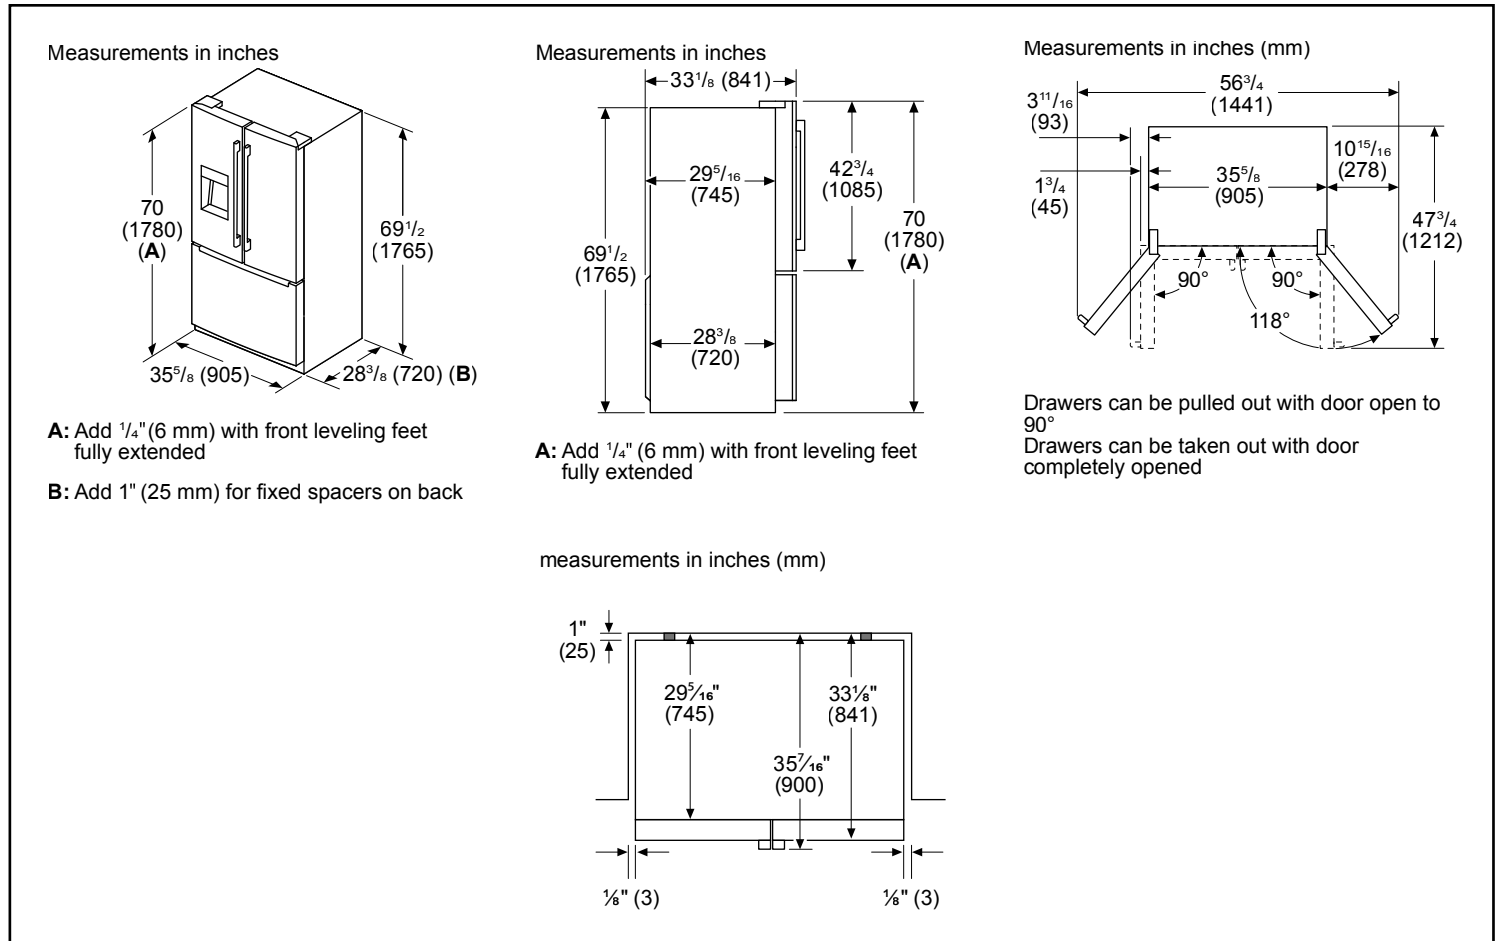

36" Standard-Depth 3-Door Refrigerator

300 Series – Stainless Steel B36FD31ENS

**ONLY AT
LOWE'S!**

Installation Details

Accessories: To purchase Bosch accessories, cleaners & parts please visit www.bosch-home.com/us/store or call 1-800-944-2904 (Mon to Fri 5 am to 6 pm PST, Sat 6 am to 3 pm PST).

Notes: All height, width and depth dimensions are shown in inches. BSH reserves the absolute and unrestricted right to change product materials and specifications, at any time, without notice. Consult the product's installation instructions for final dimensional data and other details prior to making cutout.

Warranties: Please see Use & Care manual or Bosch website for statement of limited warranty.

For more information on our entire line of products, go to www.bosch-home.com/us or call 1-800-944-2904

© BSH Home Appliances Corporation. All rights reserved. Bosch is a registered trademark of Robert Bosch GmbH.