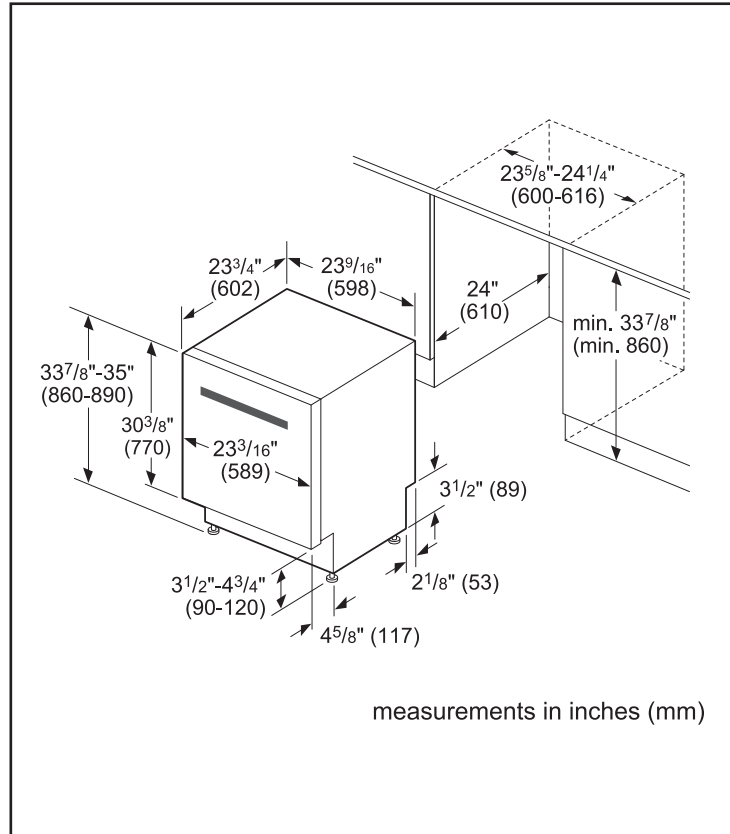

24" Recessed Handle Dishwasher

300 Series – Stainless Steel SHE41CM5N

Installation Details

Accessories: To purchase Bosch accessories, cleaners & parts please visit www.bosch-home.com/us/store or call 1-800-944-2904 (Mon to Fri 5 am to 6 pm PST, Sat 6 am to 3 pm PST).

Notes: All height, width and depth dimensions are shown in inches. BSH reserves the absolute and unrestricted right to change product materials and specifications, at any time, without notice. Consult the product's installation instructions for final dimensional data and other details prior to making cutout.

Warranties: Please see Use & Care manual or Bosch website for statement of limited warranty.

For more information on our entire line of products, go to www.bosch-home.com/us or call 1-800-944-2904

© BSH Home Appliances Corporation. All rights reserved. Bosch is a registered trademark of Robert Bosch GmbH.