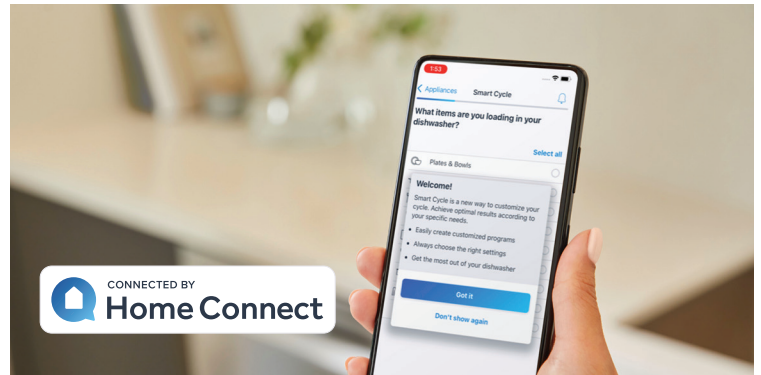

Clean smarter, not harder—only with Wi-Fi enabled Home Connect®

Enhance your cleaning experience with personalized app features like Smart Cycle which provides intelligent cycle guidance for the best results every time. Or get hands-free voice control with Amazon Alexa or Google Home and so much more, all when you use Wi-Fi-enabled Home Connect®.