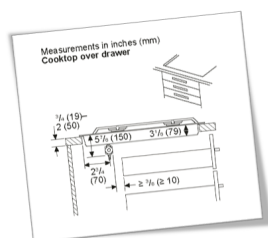

Cooktops with a **LOW PROFILE** maintop now have a built in **HEAT SHIELD**.

These cooktops can be installed over an open drawer or cabinet without any additional requirements.

In a rush for Bosch spec sheet? Use BSH "Text4spec"
Text a model number from your cell phone to 21432 and we'll send you a spec sheet back.