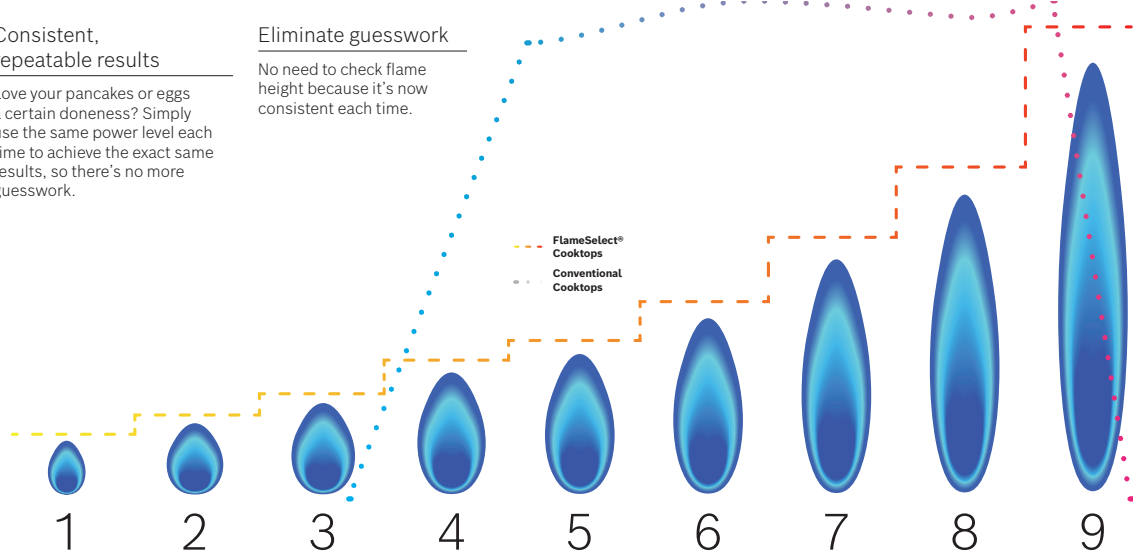

Consistent, repeatable results

Love your pancakes or eggs a certain doneness? Simply use the same power level each time to achieve the exact same results, so there's no more guesswork.

Eliminate guesswork

No need to check flame height because it's now consistent each time.

Scan to learn more

Power Level 1-2 Simmer

Great for melting chocolate

Power Level 3 Medium Low

Great for setting custard

Power Level 4 Medium