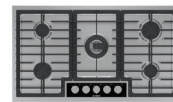

NGM8659UC
36"

NGM8059UC
30"

NGM8049UC
Black Stainless Steel
30"

Benchmark® Series FlameSelect

- ++ 18K max BTU dual flame power burner
- ++ Sleek black glass control panel
- ++ 7 segment LED digital display

NGMP659UC
36"

NGMP059UC
30"

NGMP677UC
Glass
36"

NGMP077UC
Glass
30"

FlameSelect® Gas Cooktops

Key Features

FlameSelect® – a better way to cook on gas

Nine precise power levels deliver accurate flame height at each level every time for consistent, repeatable results. There's no more need to check the flame height.

Dual-Flame Power Burner

The dual-flame power burner has 2 rings for low and high flame settings so you can go from simmer to sear with ease. Levels 1-3 use the inner ring, and 4-9 use both rings for maximum heat.