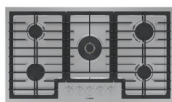

NGM5659UC
36"

NGM5059UC
30"

NGM5453UC
24"

800 Series FlameSelect

- + 17K max BTU dual flame power burner
- + FlameSelect® technology
- + Knob illumination
- + Dishwasher-safe grates
- + Residual heat indicators

NGM8659UC
36"

NGM8059UC
30"

NGM8049UC
Black Stainless Steel
30"

Benchmark® Series FlameSelect

- ++ 18K max BTU dual flame power burner
- ++ Sleek black glass control panel
- ++ 7 segment LED digital display

NGMP659UC
36"

NGMP059UC
30"

NGMP677UC
Glass
36"

NGMP077UC
Glass
30"

FlameSelect® Gas Cooktops

Key Features

FlameSelect® – a better way to cook on gas

Nine precise power levels deliver accurate flame height at each level every time for consistent, repeatable results. There's no more need to check the flame height.