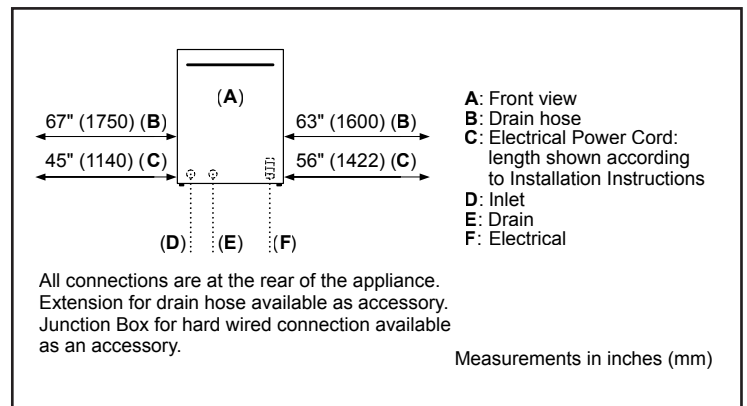

24" Pocket Handle Dishwasher

800 Series – Stainless Steel SHP78CF5N

Installation Details

Accessories: To purchase Bosch accessories, cleaners & parts please visit www.bosch-home.com/us/store or call 1-800-944-2904 (Mon to Fri 5 am to 6 pm PST, Sat 6 am to 3 pm PST).

Notes: All height, width and depth dimensions are shown in inches. BSH reserves the absolute and unrestricted right to change product materials and specifications, at any time, without notice. Consult the product's installation instructions for final dimensional data and other details prior to making cutout.

Warranties: Please see Use & Care manual or Bosch website for statement of limited warranty.

For more information on our entire line of products, go to www.bosch-home.com/us or call 1-800-944-2904

© BSH Home Appliances Corporation. All rights reserved. Bosch is a registered trademark of Robert Bosch GmbH.