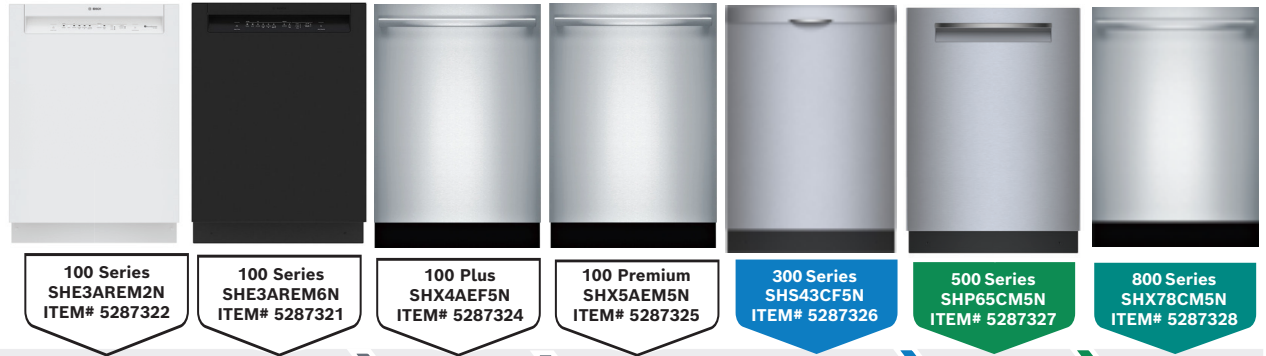

Big Innovations. Thoughtful little details. That's Bosch.

BOSCH

	100 Series SHE3AREM2N ITEM# 5287322	100 Series SHE3AREM6N ITEM# 5287321	100 Plus SHX4AEF5N ITEM# 5287324	100 Premium SHX5AEM5N ITEM# 5287325	300 Series SHS43CF5N ITEM# 5287326	500 Series SHP65CM5N ITEM# 5287327	800 Series SHX78CM5N ITEM# 5287328
dBA	50	50	48	46	46	44	42
Wash System	PrecisionWash®	PrecisionWash®	PrecisionWash®	PrecisionWash®	PrecisionWash®	PrecisionWash®	PowerControl™
Dry System	PureDry®	PureDry®	PureDry®	PureDry®	PureDry®	AutoAir®	CrystalDry™
Tub	Hybrid	Hybrid	Hybrid	Hybrid	Full Stainless	Full Stainless	Full Stainless
3rd Rack	None	None	None	Standard	Standard	Flexible	Flexible
Middle Rack Adjust	None	None	RackMatic®	RackMatic®	RackMatic®	RackMatic®	RackMatic®
Tine Flexibility	None	None	None	None	FlexSpace®	FlexSpace®	FlexSpace®
Rack Glide	None	None	None	None	EasyGlide™	EasyGlide™	EasyGlide™
Cycle Indicator	None	None	None	InfoLight®	InfoLight®	InfoLight®	InfoLight®
Leak Protection	24/7 Overflow Protection	24/7 Overflow Protection	24/7 Overflow Protection	24/7 Overflow Protection	24/7 AquaStop®	24/7 AquaStop®	24/7 AquaStop®
Home Connect®	✓	✓	✓	✓	✓	✓	✓
Smart Cycle	✓	✓	✓	✓	✓	✓	✓
Touch Controls	✓	✓	✓	✓	✓	✓	✓
Anti-fingerprint SS & BSS	✓	✓	✓	✓	✓	✓	✓
ENERGY STAR® Certified	*				*	✓	✓
Interior Light							
Water Softener