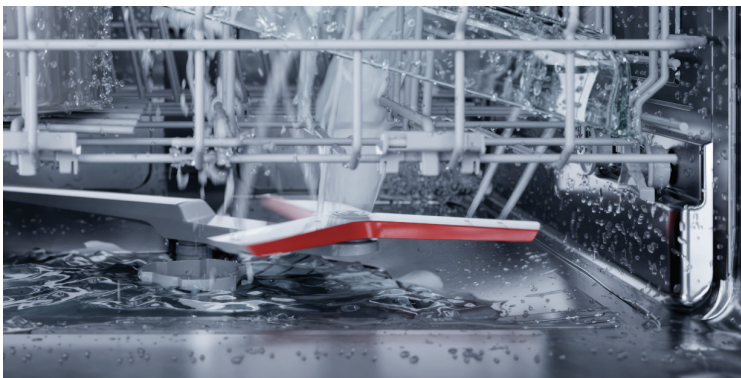

The next generation of Bosch dishwashers.

Now the industry's most advanced clean meets the ultimate dry.*

The deepest clean with PowerControl™.*

PrecisionWash® technology is featured on every Bosch dishwasher and uses intelligent sensors to assess soil levels and scan progress throughout your cycle.

PowerControl™ spray arm enhances **PrecisionWash®** performance by allowing you to select which areas get a targeted clean—no matter where you load your dishes on the bottom rack. So even your most challenging dishes get the deepest clean.