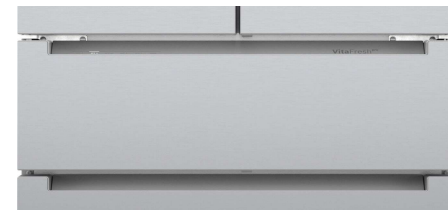

Recessed handle.

The sleek and ergonomic recessed handle design gives your kitchen a premium appearance. Available in standard stainless steel.