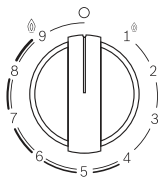

No need to check flame height because it's now consistent each time.

Scan to learn more

**Power Level 1-2
Simmer**

Great for melting chocolate

**Power Level 3
Medium Low**

Great for setting custard

**Power Level 4
Medium**