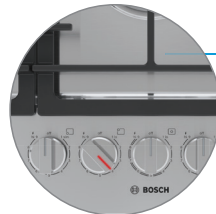

Nine precise power levels deliver accurate flame height at each level every time for consistent, repeatable results. There's no more need to check the flame height.

Dual-Flame Power Burner

The dual-flame power burner has 2 rings for low and high flame settings so you can go from simmer to sear with ease. Levels 1-3 use the inner ring, and 4-9 use both rings for maximum heat.

OptiSim® Burner

The OptiSim® burner (front left) has a specially designed thicker burner cap which allows for better control of the flame at the lowest setting for precise simmering and melting. The cap design also distributes heat better and helps prevent hot spots in the pan.

Easy to clean surface

Available in grey tempered glass or stainless steel with rounded edges, the low profile cooking surface is sleek and easy to clean.

Flame Safe safety mechanism

For added safety and peace of mind, the gas valve closes if the flame hasn't heated the burner. If the flame goes out, the gas is automatically shut off.