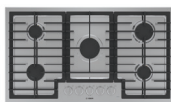

Great for delicately browning crêpes

**Power Level 5
Medium Medium**

Great for folding omelettes

**Power Level 6-8
Medium High - High Medium**

Great for searing salmon

**Power Level 9
High**

Great for searing steak

Step Up Chart

500 Series

- 16K max BTU power burner
- High efficiency burners
- OptiSim® simmer burner (exclude 24" model)
- Single burner "on" indicator light
- Continuous cast iron grates
- Stainless color metal knobs
- Easier to clean stainless steel maintop
- Flame Safe Safety Device
- LP conversion kit included