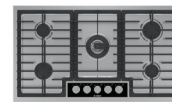

NGM5658UC
36"

NGM5058UC
30"

NGM5458UC
24"

800 Series FlameSelect

- + 17K max BTU dual flame power burner
- + FlameSelect® technology
- + Knob illumination
- + Dishwasher-safe grates
- + Residual heat indicators

NGM8658UC
36"

NGM8058UC
30"

NGM8648UC
Black Stainless Steel
36"

NGM8048UC
Black Stainless Steel
30"

Benchmark® Series FlameSelect

- ++ 18K max BTU dual flame power burner
- ++ Sleek black glass control panel
- ++ 7 segment LED digital display

NGMP658UC
36"

NGMP058UC
30"

NGMP677UC
Glass
36"

NGMP077UC
Glass
30"

FlameSelect® Gas Cooktops

BOSCH
Invented for life

Key Features

FlameSelect® – a better way to cook on gas

Nine precise power levels deliver accurate flame height at each level every time for consistent, repeatable results. There's no more need to check the flame height.

Dual-Flame Power Burner

The dual-flame power burner has 2 rings for low and high flame settings so you can go from simmer to sear with ease. Levels 1-3 use the inner ring, and 4-9 use both rings for maximum heat.