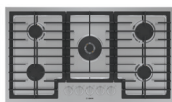

Step Up Chart

500 Series

- 16K max BTU power burner
- High efficiency burners
- OptiSim® simmer burner (exclude 24" model)
- Single burner "on" indicator light
- Continuous cast iron grates
- Stainless color metal knobs
- Easier to clean stainless steel maintop
- Flame Safe Safety Device
- LP conversion kit included

NGM5658UC
36"

NGM5058UC
30"

NGM5458UC
24"

800 Series FlameSelect

- + 17K max BTU dual flame power burner
- + FlameSelect® technology
- + Knob illumination
- + Dishwasher-safe grates
- + Residual heat indicators

NGM8658UC
36"

NGM8058UC
30"

NGM8648UC
Black Stainless Steel
36"

NGM8048UC
Black Stainless Steel
30"

Benchmark® Series FlameSelect

- ++ 18K max BTU dual flame power burner
- ++ Sleek black glass control panel
- ++ 7 segment LED digital display

Nine precise power levels deliver accurate flame height at each level every time for consistent, repeatable results. There's no more need to check the flame height.

Dual-Flame Power Burner

The dual-flame power burner has 2 rings for low and high flame settings so you can go from simmer to sear with ease. Levels 1-3 use the inner ring, and 4-9 use both rings for maximum heat.