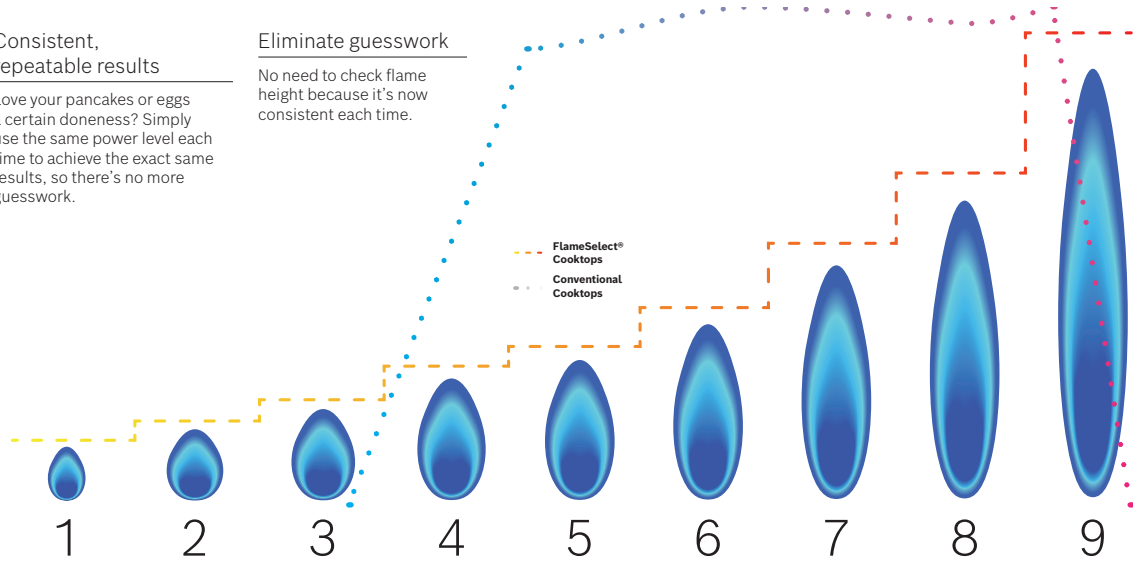

No need to check flame height because it's now consistent each time.

Scan to learn more

**Power Level 1-2
Simmer**

Great for melting chocolate

**Power Level 3
Medium Low**

Great for setting custard

**Power Level 4
Medium**