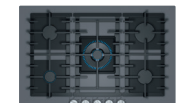

NGM8658UC
36"

NGM8058UC
30"

NGM8648UC
Black Stainless Steel
36"

NGM8048UC
Black Stainless Steel
30"

Benchmark® Series FlameSelect

- ++ 18K max BTU dual flame power burner
- ++ Sleek black glass control panel
- ++ 7 segment LED digital display

NGMP658UC
36"

NGMP058UC
30"

NGMP677UC
Glass
36"

NGMP077UC
Glass
30"

FlameSelect® Gas Cooktops

BOSCH
Invented for life

Key Features

FlameSelect® – a better way to cook on gas

Nine precise power levels deliver accurate flame height at each level every time for consistent, repeatable results. There's no more need to check the flame height.

Dual-Flame Power Burner

The dual-flame power burner has 2 rings for low and high flame settings so you can go from simmer to sear with ease. Levels 1-3 use the inner ring, and 4-9 use both rings for maximum heat.