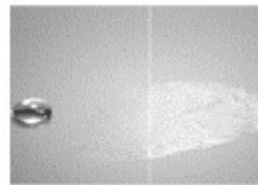

Anti Fingerprint Stainless Steel

Providing the ultimate exterior protection against fingerprints, dirt, and smudges.