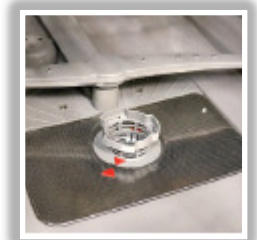

Triple Filtration Filter

With multiple layers of high quality grade mesh, our filtration system effectively filters out food particles, eliminating the need for a noisy disposal.