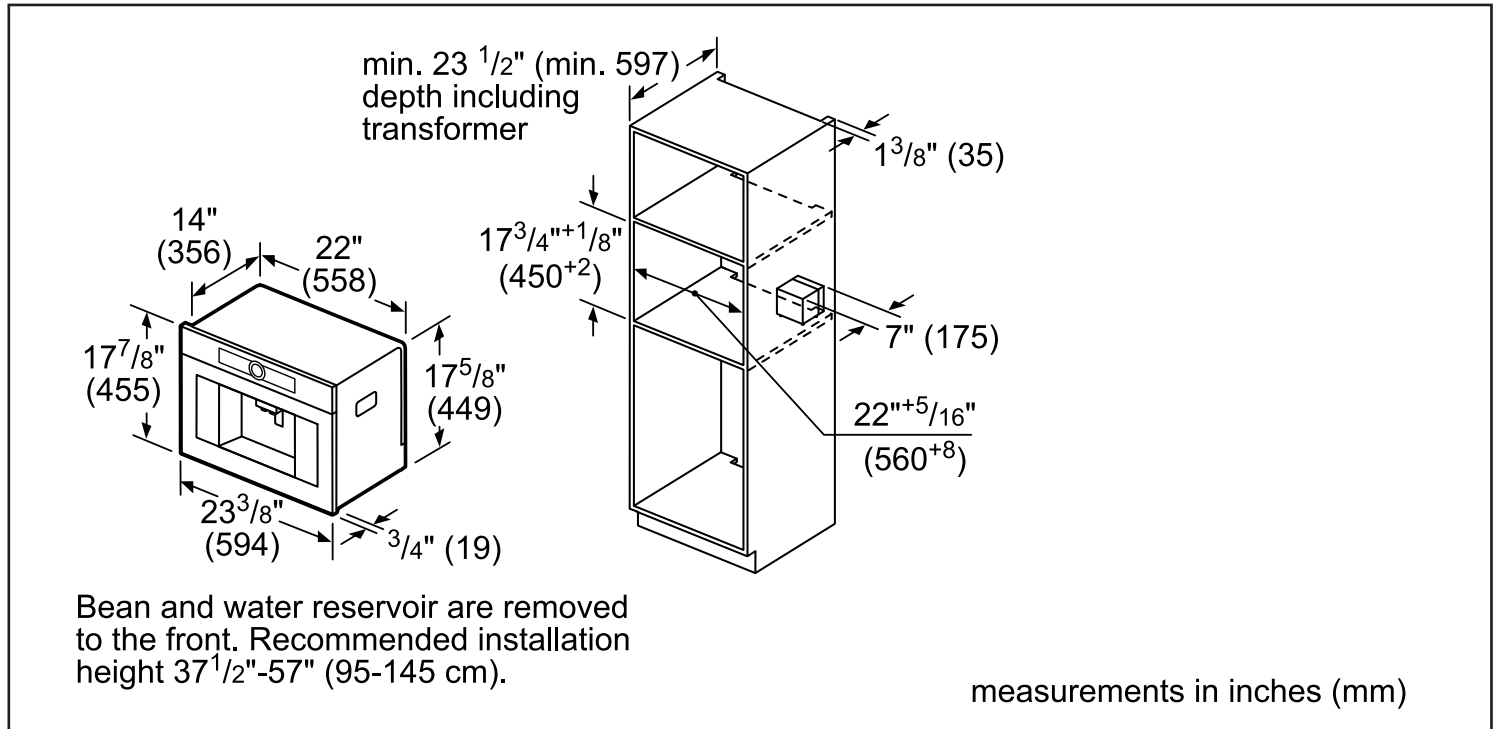

Built-in Coffee Machine

Stainless Steel BCM8450UC

Installation Details

For help and assistance with Bosch accessories please visit: www.bosch-eshop.com/eshop/bosch/us or call 1-800-944-2904 Mon-Fri 5am to 6pm PST Sat 6am to 3pm PST

Notes: All height, width and depth dimensions are shown in inches. BSH reserves the absolute and unrestricted right to change product materials and specifications, at any time, without notice. Consult the product's installation instructions for final dimensional data and other details prior to making cutout. Applicable product warranty can be found in accompanying product literature or you may contact your account manager for further details.

Warranties: Bosch warrants that the Product is free from defects in materials and workmanship for a period of three hundred and sixty-five (365) days from the date of purchase. The foregoing timeline begins to run upon the date of purchase, and shall not be stalled, tolled, extended, or suspended, for any reason whatsoever. This Product is also warranted to be free from cosmetic defects in material and workmanship (such as scratches of stainless steel, paint/porcelain blemishes, chip, dents, or other damage) to the finish of the Product, for a period of thirty (30) days from the date of purchase or closing date for new construction. This cosmetic warranty excludes slight color variations due to inherent differences in painted and porcelain parts, as well as differences caused by kitchen lighting, product location, or other similar factors. This cosmetic warranty specifically excludes any display, floor, "As Is", or "B" stock appliances.

For more information on our entire line of products, go to www.bosch-home.com/us or call 1-800-944-2904

© BSH Home Appliances Corporation. All rights reserved. Bosch is a registered trademark of Robert Bosch GmbH.

09/16