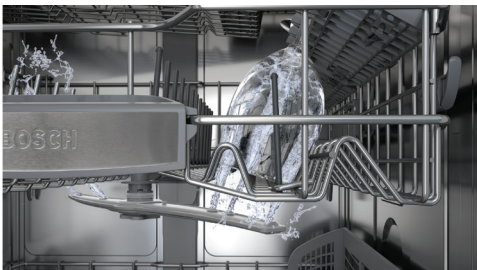

Bosch Ascenta and 100 Series – an exceptional deal of quality.

The highly rated **Bosch Ascenta and 100 Series dishwashers** provide the legendary quality and performance you expect from Bosch and were designed with you in mind.

Advanced cleaning with PrecisionWash®

With Bosch PrecisionWash®, just scrape and load. No pre-rinsing required for a beautiful clean.