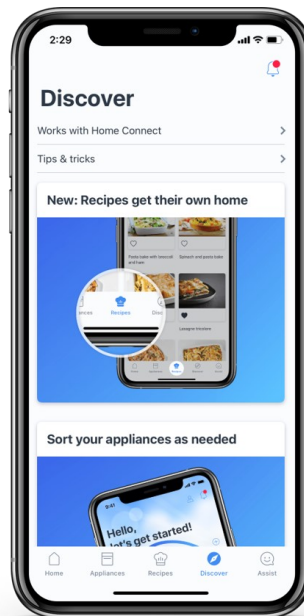

Home Connect™ Platform

- **Global BSH Brand for connected appliances**
- **Open platform**
Open to interaction with 3rd party apps and products beyond appliance's original programming
- **Works with existing WiFi routers**
No additional hardware is required
- **Secured and encrypted data**
- **Easy and intuitive Home Connect™ app**
With full demo mode to utilize in store
- **Most complete assortment of connected appliances, offering the widest variety of connected functionality**

Master your day, in your own way.

Efficiently manage and organize household tasks, right from the convenience of your smartphone.

The Power of the App

Control products and access additional features

Find recipes and get culinary inspiration

Discover useful tips, videos, & relevant articles

Automate tasks and get program recommendations

Simply, connected.

Simplify everyday life at home with connected technology and relevant partnerships.

Intelligent, voice activated control.

Just say “Hey Google...” for hands-free help around the house. Create smart routines and control appliances using your voice with any Google Assistant-enabled device.

Conveniently reorder products.

If the Alexa dishwasher skill is enabled, Amazon Smart Reorder can re-order your choice of dishwasher tablets each time you are getting low.