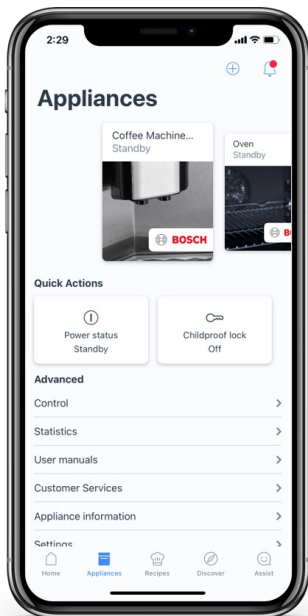

Home Connect™ Platform

- **Global BSH Brand for connected appliances**
- **Open platform**
Open to interaction with 3rd party apps and products beyond appliance's original programming
- **Works with existing WiFi routers**
No additional hardware is required
- **Secured and encrypted data**
- **Easy and intuitive Home Connect™ app**
With full demo mode to utilize in store
- **Most complete assortment of connected appliances, offering the widest variety of connected functionality**

Why Add Home Connect™ Appliances?

#1

Added peace of mind with remote control, monitoring & alerts.

#2

Improved customer service with remote diagnostics.

#3

Increased functionality & expanded features through the app and integration with external partners.

Master your day, in your own way.

Efficiently manage and organize household tasks, right from the convenience of your smartphone.

The Power of the App

Control products and access additional features

Find recipes and get culinary inspiration

Just say “Hey Google...” for hands-free help around the house. Create smart routines and control appliances using your voice with any Google Assistant-enabled device.

Conveniently reorder products.

If the Alexa dishwasher skill is enabled, Amazon Smart Reorder can re-order your choice of dishwasher tablets each time you are getting low.