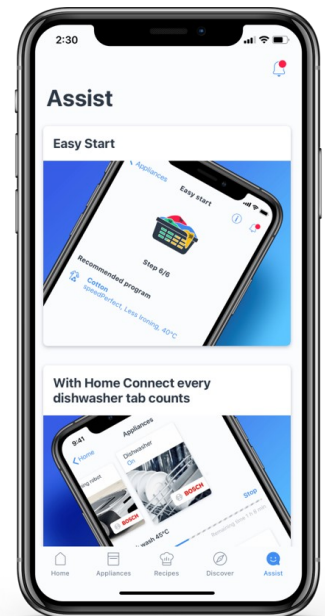

Why Add Home Connect™ Appliances?

#1

Added peace of mind with remote control, monitoring & alerts.

#2

Improved customer service with remote diagnostics.

#3

Increased functionality & expanded features through the app and integration with external partners.

Master your day, in your own way.

Efficiently manage and organize household tasks, right from the convenience of your smartphone.

The Power of the App

Control products and access additional features

Find recipes and get culinary inspiration

Discover useful tips, videos, & relevant articles

Automate tasks and get program recommendations

Simply, connected.

Simplify everyday life at home with connected technology and relevant partnerships.

Intelligent, voice activated control.

Just say “Hey Google...” for hands-free help around the house. Create smart routines and control appliances using your voice with any Google Assistant-enabled device.

Conveniently reorder products.

If the Alexa dishwasher skill is enabled, Amazon Smart Reorder can re-order your choice of dishwasher tablets each time you are getting low.