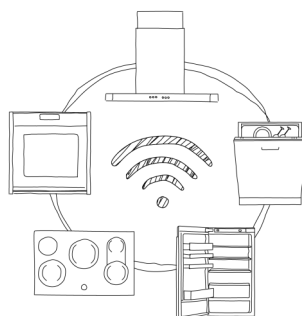

Connected Refrigeration

Receive open door notifications or remotely connect with a servicer with remote diagnostics.