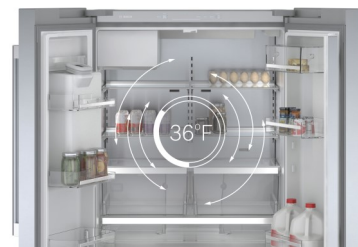

— Features —

Built-in Look & Feel

As a true counter depth it sits flush with the countertop for a clean look and easily fits in many existing freestanding cutouts with it's 70" overall height.

Stainless Steel Back Wall

The stainless steel back not only looks beautiful, but the high quality material keeps the back of the refrigerator cold.

VitaFreshPlus™

Two drawers provide ample storage and offer independent humidity controls creating the optimal environment for fruits and vegetables.

- **AirFresh® Filter**
Absorbs odors and is designed to last the life of the unit
- **Hidden Controls**
Tucked away inside to avoid accidental changes
- **Wide Gallon Door Bins**
Featured on both sets of doors for practical organization
- **Black Stainless Steel**
Finish guards against scratches & fingerprints and cleans up with just a damp cloth

- **MultiAirFlow™**
Evenly circulates air from corner to corner to keep food fresh regardless of placement

Connected Refrigeration

Receive open door notifications or remotely connect with a servicer with remote diagnostics.