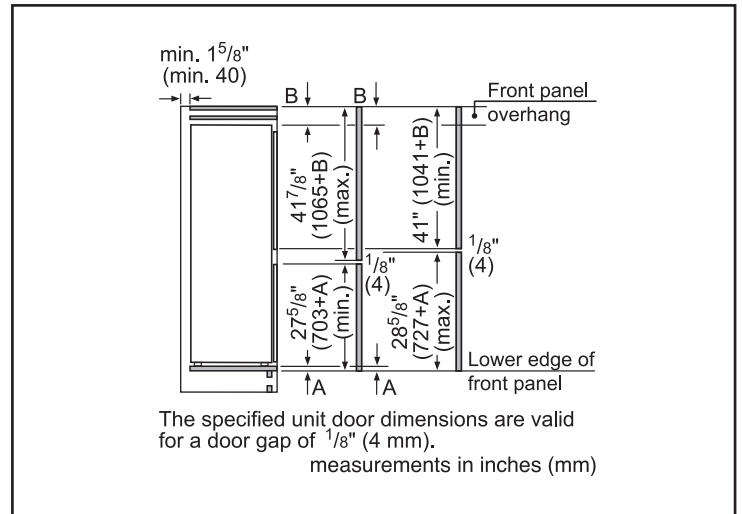

24" Built-In Custom Panel Bottom Freezer

800 Series – Custom Panel B09IB81NSP

Installation Details

IMPORTANT: Handleless Panels should not be installed on units without the soft close capability. If you are uncertain if you have a refrigeration unit with soft close capability please contact our customer team by calling 1-800-944-2904.

Accessories: To purchase Bosch accessories, cleaners & parts please visit www.bosch-home.com/us/store or call 1-800-944-2904 (Mon to Fri 5 am to 6 pm PST, Sat 6 am to 3 pm PST).

Notes: All height, width and depth dimensions are shown in inches. BSH reserves the absolute and unrestricted right to change product materials and specifications, at any time, without notice. Consult the product's installation instructions for final dimensional data and other details prior to making cutout.

Warranties: Please see Use & Care manual or Bosch website for statement of limited warranty.

For more information on our entire line of products, go to www.bosch-home.com/us or call 1-800-944-2904

© BSH Home Appliances Corporation. All rights reserved. Bosch is a registered trademark of Robert Bosch GmbH.