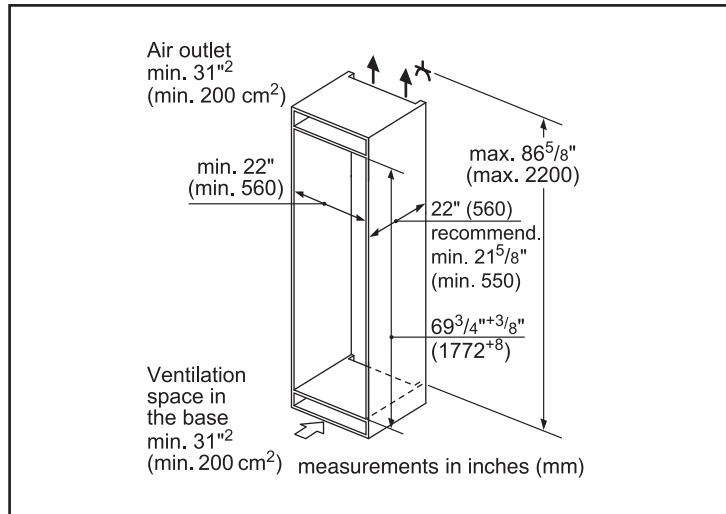

24" Built-In Custom Panel Bottom Freezer

800 Series – Custom Panel B09IB81NSP

Installation Details

IMPORTANT: Handleless Panels should not be installed on units without the soft close capability. If you are uncertain if you have a refrigeration unit with soft close capability please contact our customer team by calling 1-800-944-2904.

Accessories: To purchase Bosch accessories, cleaners & parts please visit www.bosch-home.com/us/store or call 1-800-944-2904 (Mon to Fri 5 am to 6 pm PST, Sat 6 am to 3 pm PST).

Notes: All height, width and depth dimensions are shown in inches. BSH reserves the absolute and unrestricted right to change product materials and specifications, at any time, without notice. Consult the product's installation instructions for final dimensional data and other details prior to making cutout.

Warranties: Please see Use & Care manual or Bosch website for statement of limited warranty.

For more information on our entire line of products, go to www.bosch-home.com/us or call 1-800-944-2904

© BSH Home Appliances Corporation. All rights reserved. Bosch is a registered trademark of Robert Bosch GmbH.