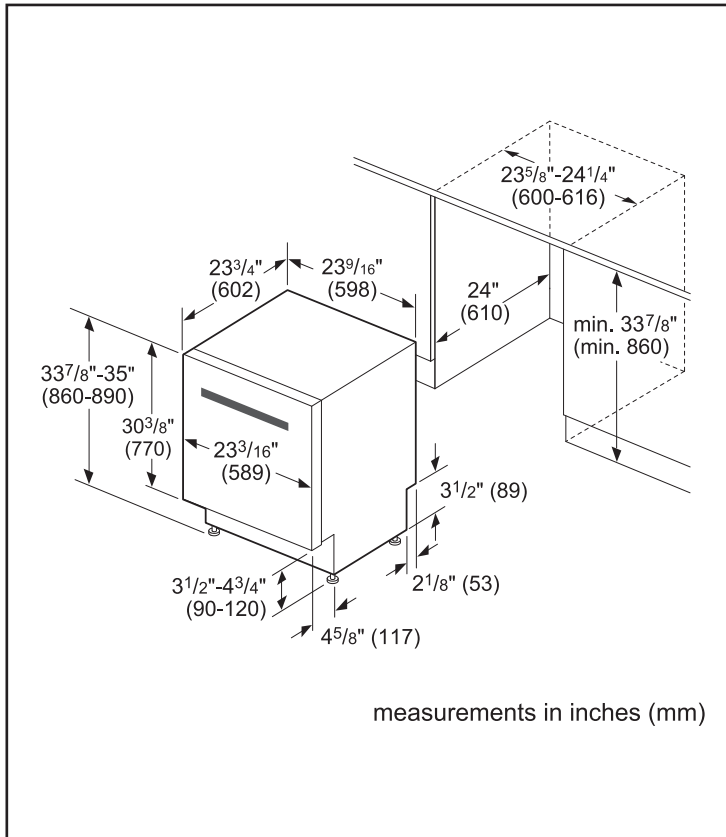

24" Recessed Handle Dishwasher

800 Series – Stainless Steel SHEM78ZH5N

Installation Details

Accessories: To purchase Bosch accessories, cleaners & parts please visit www.bosch-home.com/us/store or call 1-800-944-2904 (Mon to Fri 5 am to 6 pm PST, Sat 6 am to 3 pm PST).

Notes: All height, width and depth dimensions are shown in inches. BSH reserves the absolute and unrestricted right to change product materials and specifications, at any time, without notice. Consult the product's installation instructions for final dimensional data and other details prior to making cutout.

Warranties: Please see Use & Care manual or Bosch website for statement of limited warranty.

For more information on our entire line of products, go to www.bosch-home.com/us or call 1-800-944-2904

© BSH Home Appliances Corporation. All rights reserved. Bosch is a registered trademark of Robert Bosch GmbH.