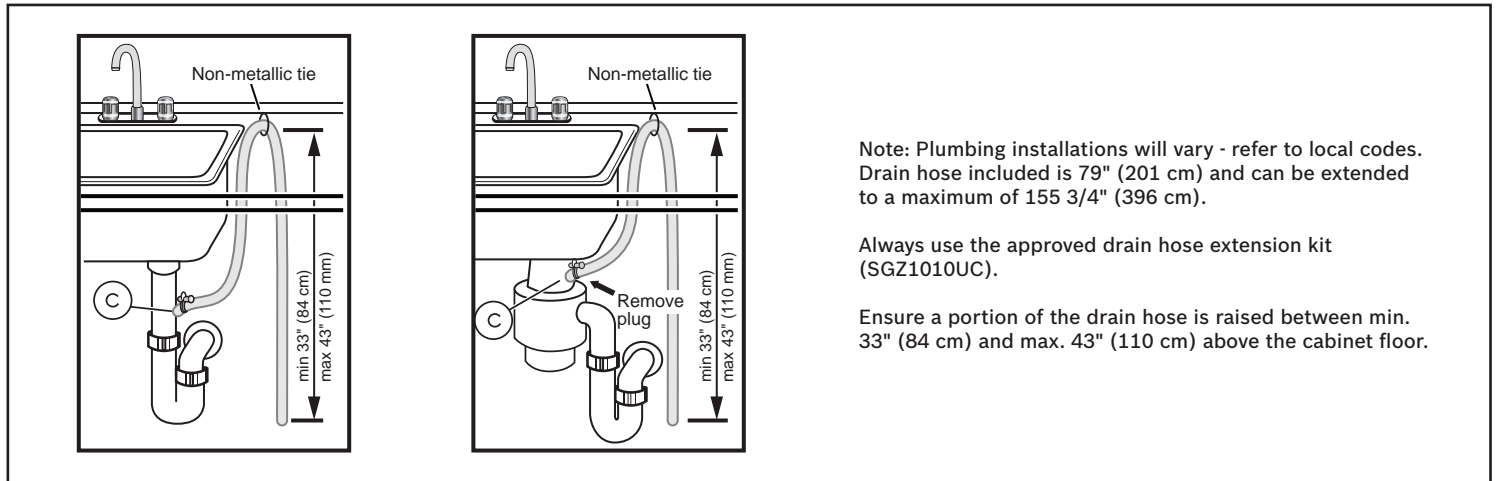

Notes: All height, width and depth dimensions are shown in inches. BSH reserves the absolute and unrestricted right to change product materials and specifications, at any time, without notice. Consult the product's installation instructions for final dimensional data and other details prior to making cutout.

24" Recessed Handle Dishwasher

800 Series – Stainless Steel SHEM78ZH5N

BOSCH

Invented for life

Installation Details

Note: Plumbing installations will vary - refer to local codes. Drain hose included is 79" (201 cm) and can be extended to a maximum of 155 3/4" (396 cm).

Always use the approved drain hose extension kit (SGZ1010UC).

Ensure a portion of the drain hose is raised between min. 33" (84 cm) and max. 43" (110 cm) above the cabinet floor.

Accessories: To purchase Bosch accessories, cleaners & parts please visit www.bosch-home.com/us/store or call 1-800-944-2904 (Mon to Fri 5 am to 6 pm PST, Sat 6 am to 3 pm PST).