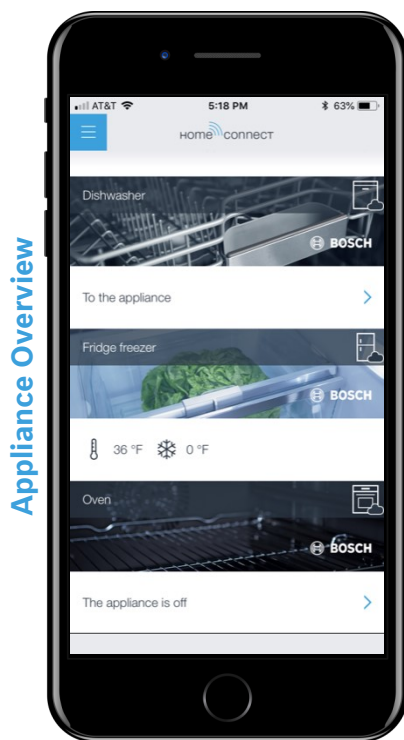

Why Add Home Connect Appliances?

#1

Added peace of mind with remote control, monitoring & alerts.

#2

Improved customer service with remote diagnostics.

#3

Increased functionality & expanded features through the app and integration with external partners.

The Power of the App

Control products & access additional features