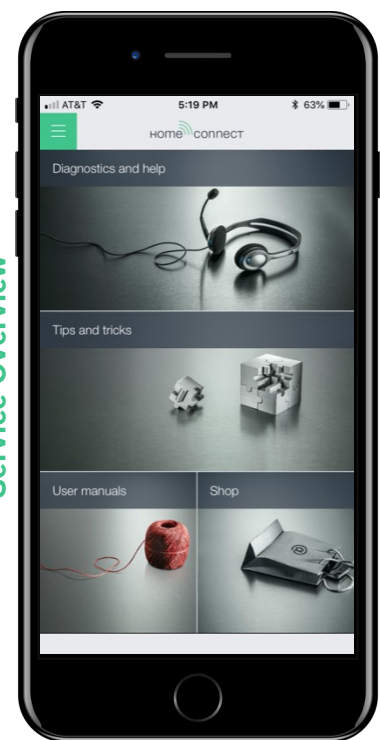

- **Global BSH Brand for connected appliances**
- **Open platform**
Open to interaction with 3rd party apps and products beyond product's original programming
- **Works with existing WiFi routers**
No additional hardware is required
- **Secured and encrypted data**
- **Easy and intuitive *Home Connect* app**
With full demo mode to utilize in store
- **Most complete assortment of connected appliances, offering the widest variety of connected functionality**

Why Add Home Connect Appliances?

#1

Added peace of mind with remote control, monitoring & alerts.

#2

Improved customer service with remote diagnostics.

#3

Increased functionality & expanded features through the app and integration with external partners.

The Power of the App

Control products & access additional features

Search for recipes & get food tips/education

Use & Care Videos, tips, and product support