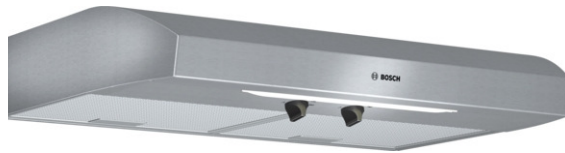

Under-Cabinet Hoods

300 Series

DUH30152UC – 30”
DUH36152UC – 36”

500 Series

DUH30252UC – 30”
DUH36252UC – 36”

800 Series

DUH30652UC – 30”
DUH36652UC – 36”

280 CFM integrated blower
Three (3) power levels
Dishwasher safe filters
Incandescent lighting
Rotary controls
5” height
Recirculation kit available

+ 400 CFM integrated blower
+ Four (4) power levels
- Dishwasher safe filters
+ Halogen lighting
- Rotary controls
- 5” height
- Recirculation kit available

++ 600 CFM integrated blower
- Two (2) power levels
- Dishwasher safe filters
- Incandescent lighting
++ 11” height for Professional design
- Recirculation kit available (adds 4” to the overall height)