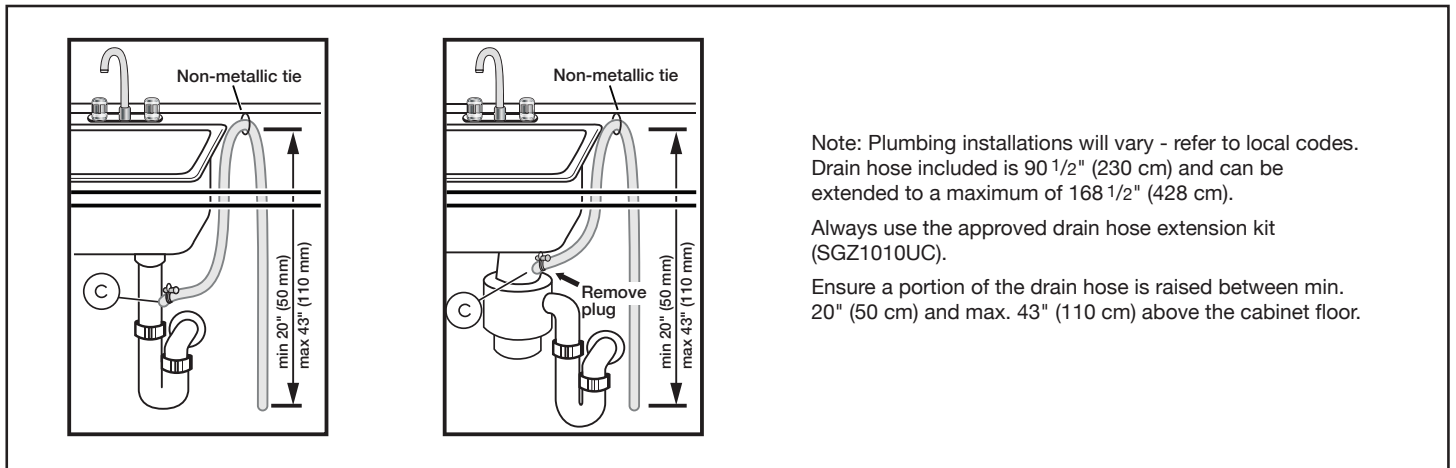

Notes: All height, width and depth dimensions are shown in inches. BSH reserves the absolute and unrestricted right to change product materials and specifications, at any time, without notice. Consult the product's installation instructions for final dimensional data and other details prior to making cutout. Applicable product warranty can be found in accompanying product literature or you may contact your account manager for further details.

24" Recessed Handle Dishwasher

100 Series – Stainless Steel SHEM3AY56N

BOSCH
Invented for life

Installation Details

For help and assistance with Bosch accessories please visit: www.bosch-eshop.com/eshop/bosch/us or call 1-800-944-2904 Mon-Fri 5am to 6pm PST Sat 6am to 3pm PST