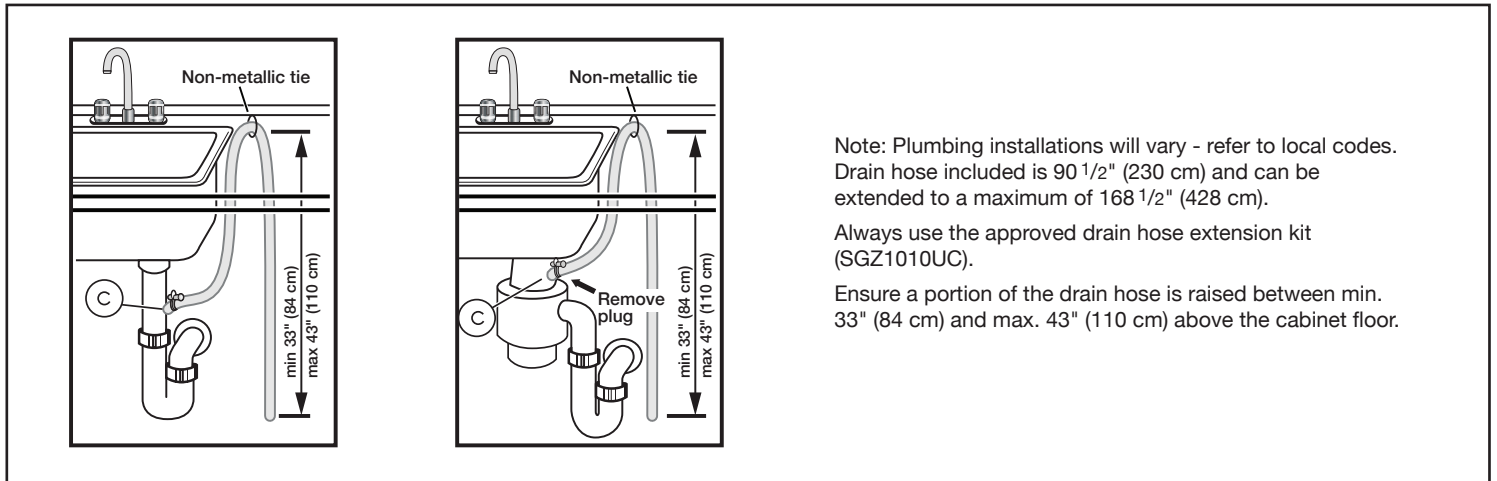

Notes: All height, width and depth dimensions are shown in inches. BSH reserves the absolute and unrestricted right to change product materials and specifications, at any time, without notice. Consult the product's installation instructions for final dimensional data and other details prior to making cutout.

24" Bar Handle Dishwasher

100 Series – White SHXM4AY52N

BOSCH

Invented for life

Installation Details

Accessories: To purchase Bosch accessories, cleaners & parts please visit www.bosch-home.com/us/store or call 1-800-944-2904 (Mon to Fri 5 am to 6 pm PST, Sat 6 am to 3 pm PST).