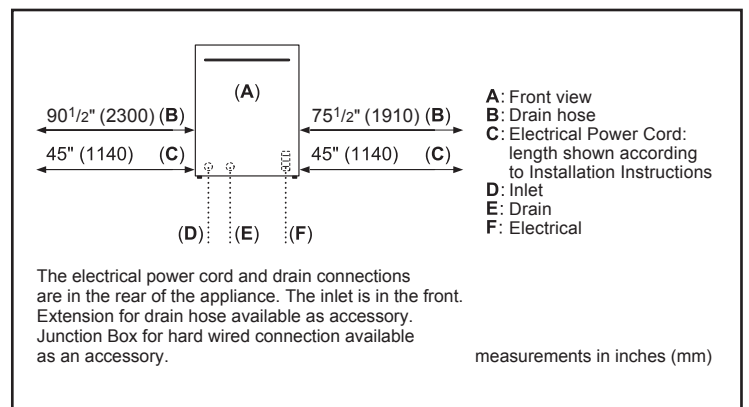

24" Bar Handle Dishwasher

100 Series – White SHXM4AY52N

Installation Details

Accessories: To purchase Bosch accessories, cleaners & parts please visit www.bosch-home.com/us/store or call 1-800-944-2904 (Mon to Fri 5 am to 6 pm PST, Sat 6 am to 3 pm PST).

Notes: All height, width and depth dimensions are shown in inches. BSH reserves the absolute and unrestricted right to change product materials and specifications, at any time, without notice. Consult the product's installation instructions for final dimensional data and other details prior to making cutout.

Warranties: Please see Use & Care manual or Bosch website for statement of limited warranty.

For more information on our entire line of products, go to www.bosch-home.com/us or call 1-800-944-2904

© BSH Home Appliances Corporation. All rights reserved. Bosch is a registered trademark of Robert Bosch GmbH.