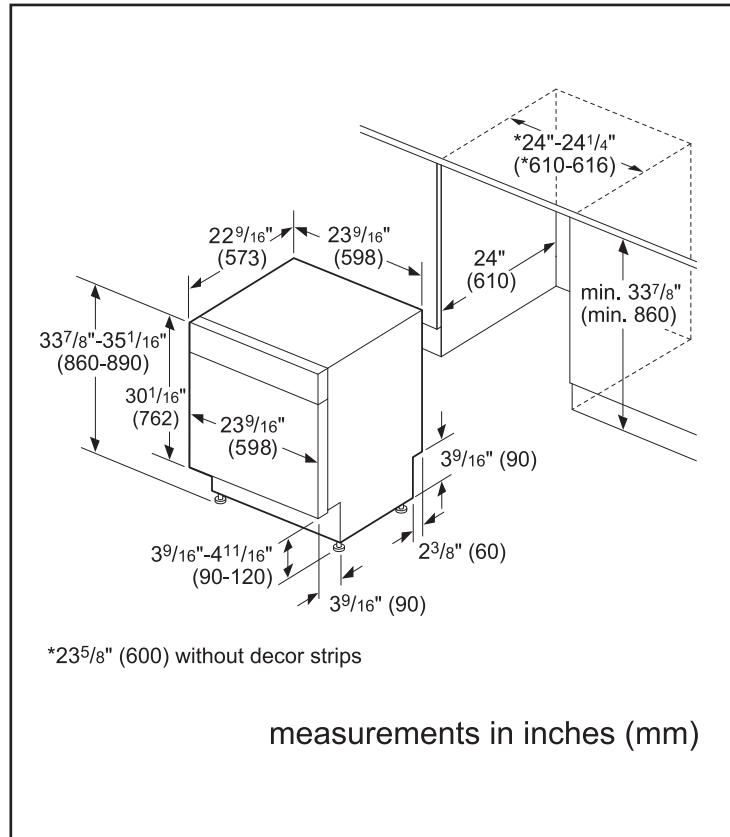

24" Bar Handle Dishwasher

100 Series – White SHXM4AY52N

Installation Details

Accessories: To purchase Bosch accessories, cleaners & parts please visit www.bosch-home.com/us/store or call 1-800-944-2904 (Mon to Fri 5 am to 6 pm PST, Sat 6 am to 3 pm PST).

Notes: All height, width and depth dimensions are shown in inches. BSH reserves the absolute and unrestricted right to change product materials and specifications, at any time, without notice. Consult the product's installation instructions for final dimensional data and other details prior to making cutout.

Warranties: Please see Use & Care manual or Bosch website for statement of limited warranty.

For more information on our entire line of products, go to www.bosch-home.com/us or call 1-800-944-2904

© BSH Home Appliances Corporation. All rights reserved. Bosch is a registered trademark of Robert Bosch GmbH.