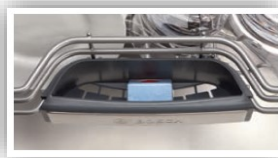

Rack-mounted detergent tray

Optimized for tablets, our detergent tray holds tabs in place for a dedicated spray jet to directly dissolve them completely. This not only results in a deeper clean, it also helps to reduce unwanted noise since there's no water jet spraying the inner door. (Dishwasher also works with powder and gel.)