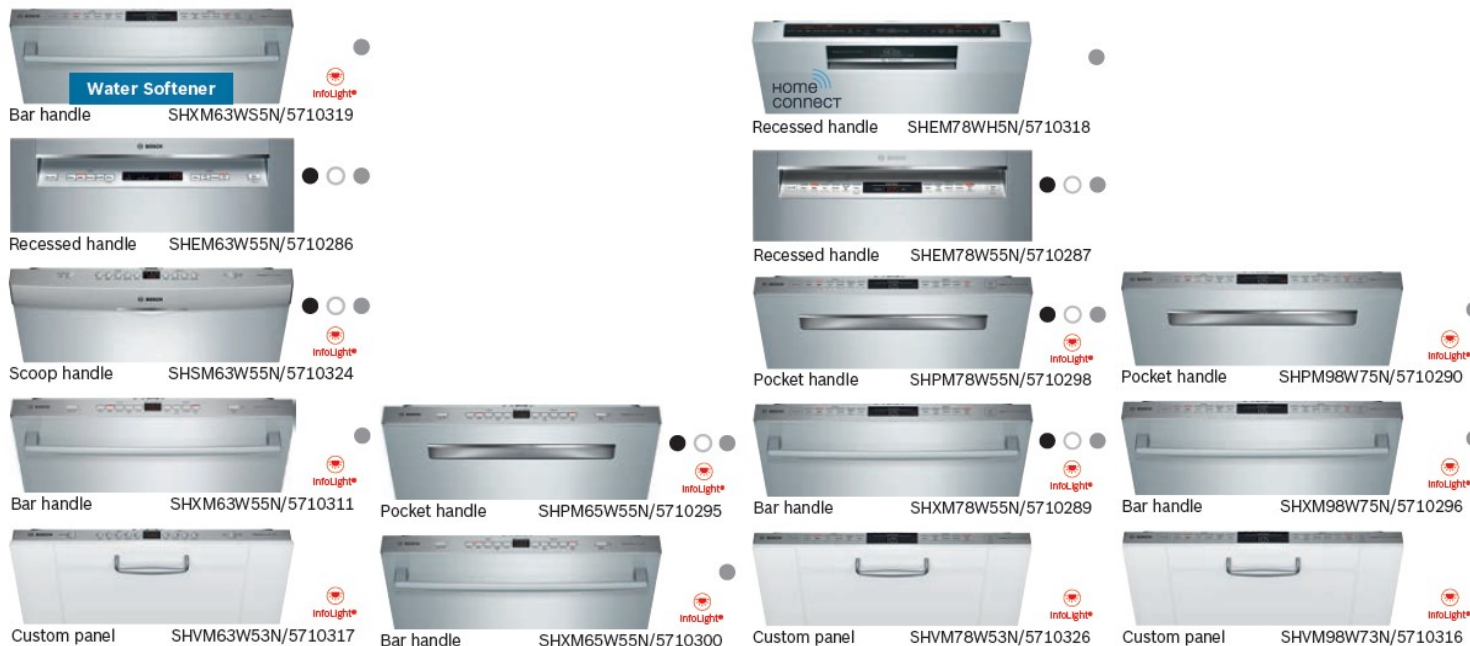

FEATURE OVERVIEW

300 Series	500 Series	800 Series	800 Series Premium
	+ Pocket Handle Design	+ Quieter	+ Quieter
	+ EasyGlide Upper Rack	EasyGlide Upper Rack	EasyGlide Upper Rack
Standard Third Rack	+ Flexible Third Rack	Flexible Third Rack	+ MyWay™ Rack
FlexSpace Tines Lower Rack	FlexSpace Tines Lower Rack	FlexSpace Tines Lower Rack	FlexSpace Tines Lower Rack
24/7 AquaStop®	24/7 AquaStop®	24/7 AquaStop®	24/7 AquaStop®
Long SilverWare Basket	Long SilverWare Basket	Long SilverWare Basket	Long SilverWare Basket
16 Place Settings	16 Place Settings	16 Place Settings	16 Place Settings
3 Step RackMatic® Adjustable System	3 Step RackMatic® Adjustable System	3 Step RackMatic® Adjustable System	3 Step RackMatic® Adjustable System
InfoLight® **	InfoLight® **	InfoLight® **	InfoLight® **
Push Button Control	Push Button Control	+ Touch Control	Touch Control
5 Cycles / 4 Options	+ 5 Cycles / 5 Options	+ 6 Cycles / 5 Options	+ 6 Cycles / 6 Options
Deeper SS tub	Deeper SS tub	Deeper SS tub	Deeper SS tub

Standard Third Rack ADA & 18" options available 44 dBA	Flexible Third Rack 44 dBA	Touch Control ADA & 18" options available 42 dBA	MyWay™ Rack 39 dBA

*Available on all models ** SHX/P/V/S Only