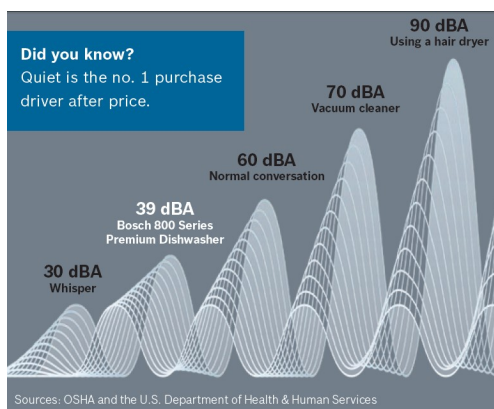

Did you know Bosch is the Quietest dishwasher brand in the U.S.

With models as low as 39 dBA, Bosch is the quietest dishwasher brand in the U.S. To reach these new heights of silence, Bosch engineers approached noise reduction from every angle, incorporating 18 unique sound-reducing technologies.

Did you know...

Every Bosch dishwasher must pass 485 stringent quality checks including running every single unit with water, before leaving our factory. You can rest assured that your dishwasher will be ready to take on whatever life throws your way.

In a rush for Bosch spec sheet? Use BSH "Text4spec" —Text a model number from your cell phone to 21432 and we'll send you a spec sheet back.

Unsure of current promotions with Bosch products? Contact your DSM for the latest programs.

Thank you for your support.