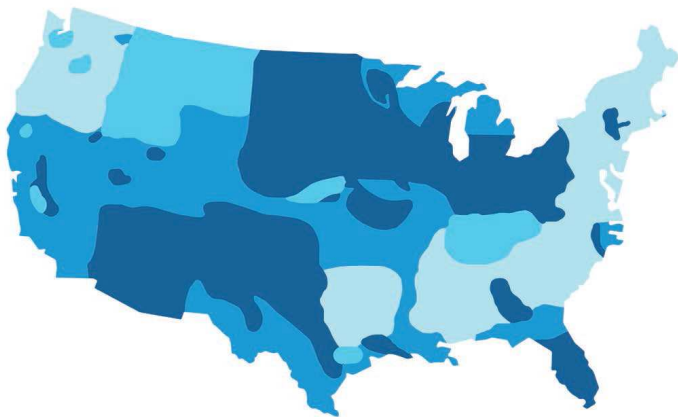

Very hard
(10+ GPG)

Hard
(7-10.5 GPG)

Moderately hard
(3.5-7 GPG)

Slightly hard
(<3.5 GPG)

Models

300 Series:

SHXM63WS5N

18" & 24" ADA-