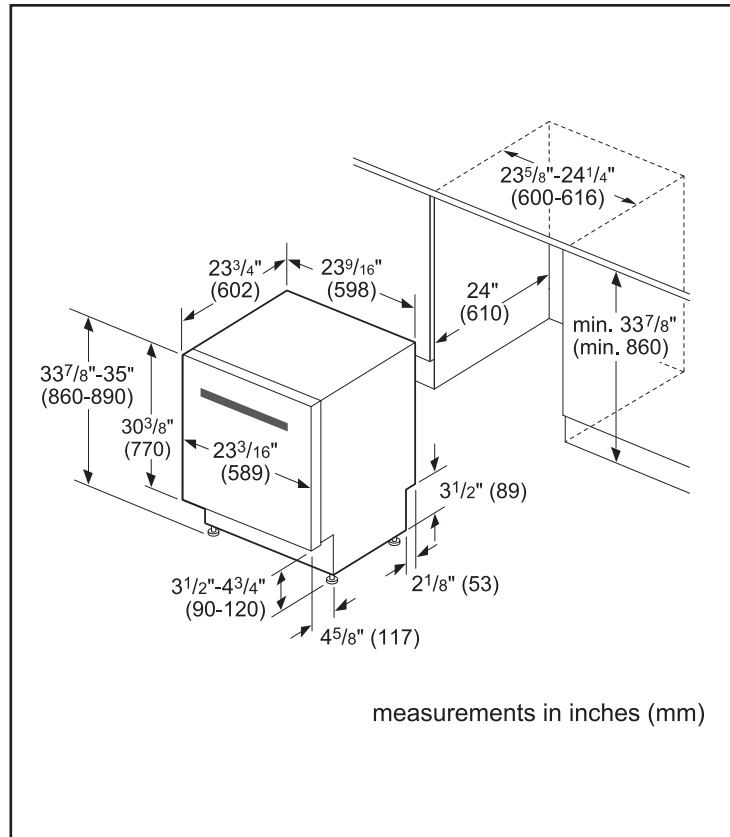

24" Bar Handle Dishwasher

300 Series WATER SOFTENER – Stainless Steel SHXM63WS5N

BOSCH

Invented for life

Installation Details

Accessories: To purchase Bosch accessories, cleaners & parts please visit www.bosch-home.com/us/store or call 1-800-944-2904 (Mon to Fri 5 am to 6 pm PST, Sat 6 am to 3 pm PST).

Notes: All height, width and depth dimensions are shown in inches. BSH reserves the absolute and unrestricted right to change product materials and specifications, at any time, without notice. Consult the product's installation instructions for final dimensional data and other details prior to making cutout.

Warranties: Please see Use & Care manual or Bosch website for statement of limited warranty.

For more information on our entire line of products, go to www.bosch-home.com/us or call 1-800-944-2904

© BSH Home Appliances Corporation. All rights reserved. Bosch is a registered trademark of Robert Bosch GmbH.