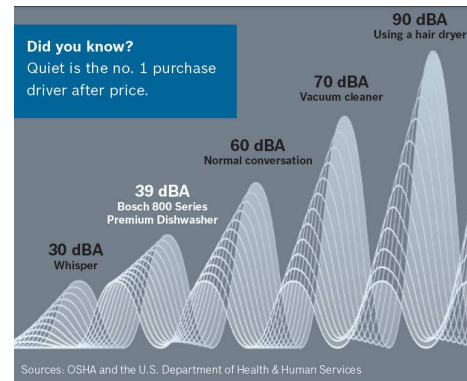

The Quietest dishwasher brand in the U.S.¹

With models as low as 39 dBA, Bosch is the quietest dishwasher brand in the U.S.¹ To reach these new heights of silence, Bosch engineers approached noise reduction from every angle, incorporating 18 unique sound-reducing technologies.

¹Based on an average of sound ratings for 24" full-size stainless steel tub dishwashers contained in major brands' websites. Major brands defined as TraQline Top 5 Market Share, June 2016.