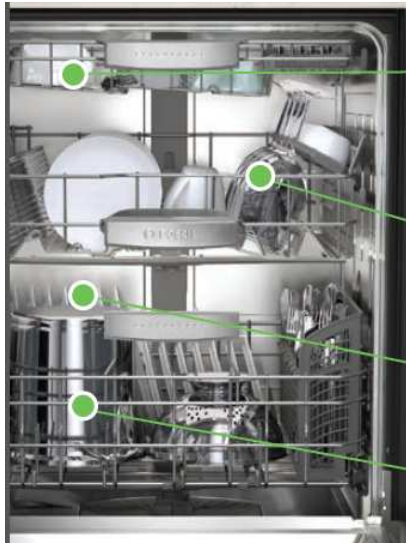

New Third Rack Dishwashers

Introducing the all new Bosch dishwasher collection, featuring 3rd racks across all 300, 500, 800 Series models, adding 30% more loading area without sacrificing it elsewhere.

- Accommodates larger, deeper items like 6" x 2.5" cereal bowls.
- Angled to allow for 9" wine glass in upper rack.
- Fits dinner plates up to 11.5".
- Frees up space below for larger items like stock pots.