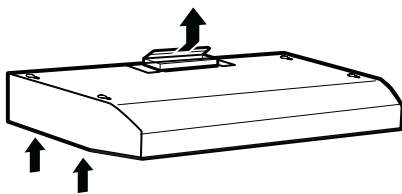

36" Undercabinet Hood

500 Series - Stainless Steel DUH36252UC

Installation Details

Dimensions in inches

Vertical discharge:

Use a rectangular duct 3 1/4" x 10".....

...or use a round 7" duct

Horizontal discharge: