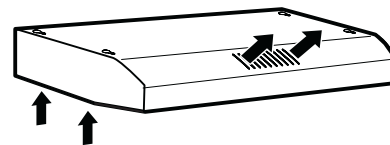

Recirculating (non vented ductless)

For help and assistance with Bosch accessories please visit: www.bosch-eshop.com/eshop/bosch/us or call 1-800-944-2904 Mon-Fri 5am to 6pm PST Sat 6am to 3pm PST

Notes: All height, width and depth dimensions are shown in inches. Please refer to installation instructions prior to making cutout. BSH reserves the absolute and unrestricted right to change product materials and specifications, at any time, without notice. Consult the product's installation instructions for final dimensional data and other details. Applicable product warranty can be found in accompanying product literature or you may contact your account manager for further details.

Warranties: Bosch warrants that the Product is free from defects in materials and workmanship for a period of three hundred and sixty-five (365) days from the date of purchase. The foregoing timeline begins to run upon the date of purchase, and shall not be stalled, tolled, extended, or suspended, for any reason whatsoever. This Product is also warranted to be free from cosmetic defects in material and workmanship (such as scratches of stainless steel, paint/porcelain blemishes, chip, dents, or other damage to the finish of the Product, for a period of thirty (30) days from the date of purchase or closing date for new construction. This cosmetic warranty excludes slight color variations due to inherent differences in painted and porcelain parts, as well as differences caused by kitchen lighting, product location, or other similar factors. This cosmetic warranty specifically excludes any display, floor, "As Is", or "B" stock appliances.

For more information on our entire line of products, go to www.bosch-home.com/us or call 1-800-944-2904

© BSH Home Appliances Corporation. All rights reserved. Bosch is a registered trademark of Robert Bosch GmbH.