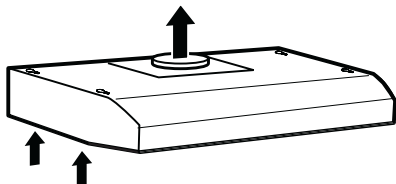

36" Undercabinet Hood

500 Series - Stainless Steel DUH36252UC

Installation Details

Dimensions in inches

Vertical discharge:

Use a rectangular duct 3 1/4" x 10".....

...or use a round 7" duct

Horizontal discharge: