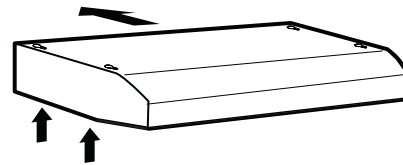

Horizontal discharge:

Use a rectangular duct 3 1/4" x 10"