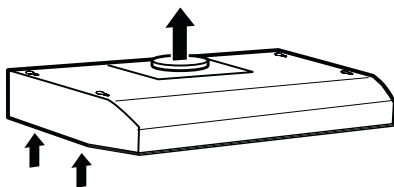

36" Undercabinet Hood

300 Series - Stainless Steel DUH36152UC

Installation Details

Dimensions in inches

Vertical discharge:
Use a rectangular duct 3 1/4" x 10".....

....or use a round 7" duct

Horizontal discharge:
Use a rectangular duct 3 1/4" x 10"