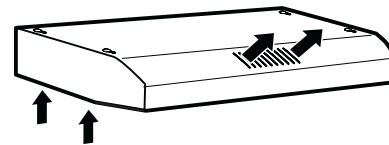

For help and assistance with Bosch accessories please visit: www.bosch-eshop.com/eshop/bosch/us or call 1-800-944-2904 Mon-Fri 5am to 6pm PST Sat 6am to 3pm PST

Notes: All height, width and depth dimensions are shown in inches. Please refer to installation instructions prior to making cutout. BSH reserves the absolute and unrestricted right to change product materials and specifications, at any time, without notice. Consult the product's installation instructions for final dimensional data and other details. Applicable product warranty can be found in accompanying product literature or you may contact your account manager for further details.

Warranties: Bosch warrants that the Product is free from defects in materials and workmanship for a period of three hundred and sixty-five (365) days from the date of purchase. The foregoing timeline begins to run upon the date of purchase, and shall not be stalled, tolled, extended, or suspended, for any reason whatsoever. This Product is also warranted to be free from cosmetic defects in material and workmanship (such as scratches of stainless steel, paint/porcelain blemishes, chip, dents, or other damage to the finish of the Product, for a period of thirty (30) days from the date of purchase or closing date for new construction. This cosmetic warranty excludes slight color variations due to inherent differences in painted and porcelain parts, as well as differences caused by kitchen lighting, product location, or other similar factors. This cosmetic warranty specifically excludes any display, floor, "As Is", or "B" stock appliances.

For more information on our entire line of products, go to www.bosch-home.com/us or call 1-800-944-2904

© BSH Home Appliances Corporation. All rights reserved. Bosch is a registered trademark of Robert Bosch GmbH.