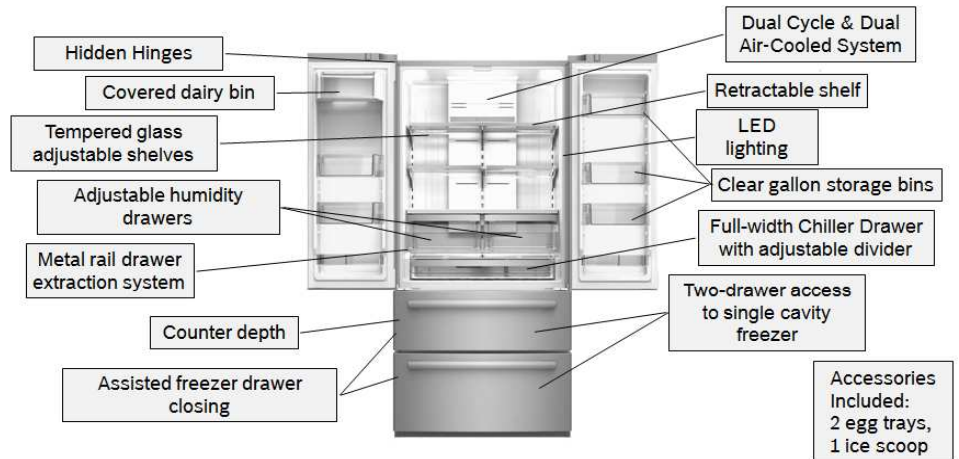

## New Bosch Counter Depth 4-Door Refrigerator

With features like a **Two Drawer Freezer** access which makes it easy to organize and reach contents, full-width **Chiller Drawer** with adjustable divider for extra-cold storage, **Retractable shelf** for tall item storage, **Dual cycle** and **Dual Air-Cooled** refrigeration system, two **humidity-controlled** crisper drawers, hidden hinges, LED lighting and many more features that are sure to fit all your customers counter depth refrigeration needs.

### Dual Cycle and Dual Air-Cooled System

The refrigerator and freezer sections each have **independent automatic frost-free systems**, which **keeps food fresher** and maintains consistent temperatures throughout each section. Cooled air circulates and stays within each compartment maintaining **consistent temperatures** and **minimizing odor transfer**

### Chiller Drawer

Freshness feature offering **extra cold storage** in a full-width zone with adjustable divider, ideal for storing meat & fish

### Humidity Controlled Crisper Drawers

Two **freshness feature** drawers with **adjustable humidity** for better produce preservation