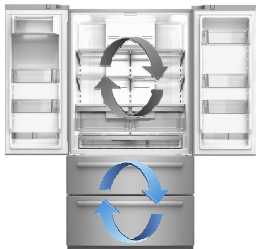

## New Bosch Counter Depth 4-Door Refrigerator

With features like a **Two Drawer Freezer** access which makes it easy to organize and reach contents, full-width **Chiller Drawer** with adjustable divider for extra-cold storage, **Retractable shelf** for tall item storage, **Dual cycle** and **Dual Air-Cooled** refrigeration system, two **humidity-controlled** crisper drawers, hidden hinges, LED lighting and many more features that are sure to fit all your customers counter depth refrigeration needs.

### Dual Cycle and Dual Air-Cooled System

The refrigerator and freezer sections each have **independent automatic frost-free systems**, which **keeps food fresher** and maintains consistent temperatures throughout each section. Cooled air circulates and stays within each compartment maintaining **consistent temperatures** and **minimizing odor transfer**

### Chiller Drawer

Freshness feature offering **extra cold storage** in a full-width zone with adjustable divider, ideal for storing meat & fish