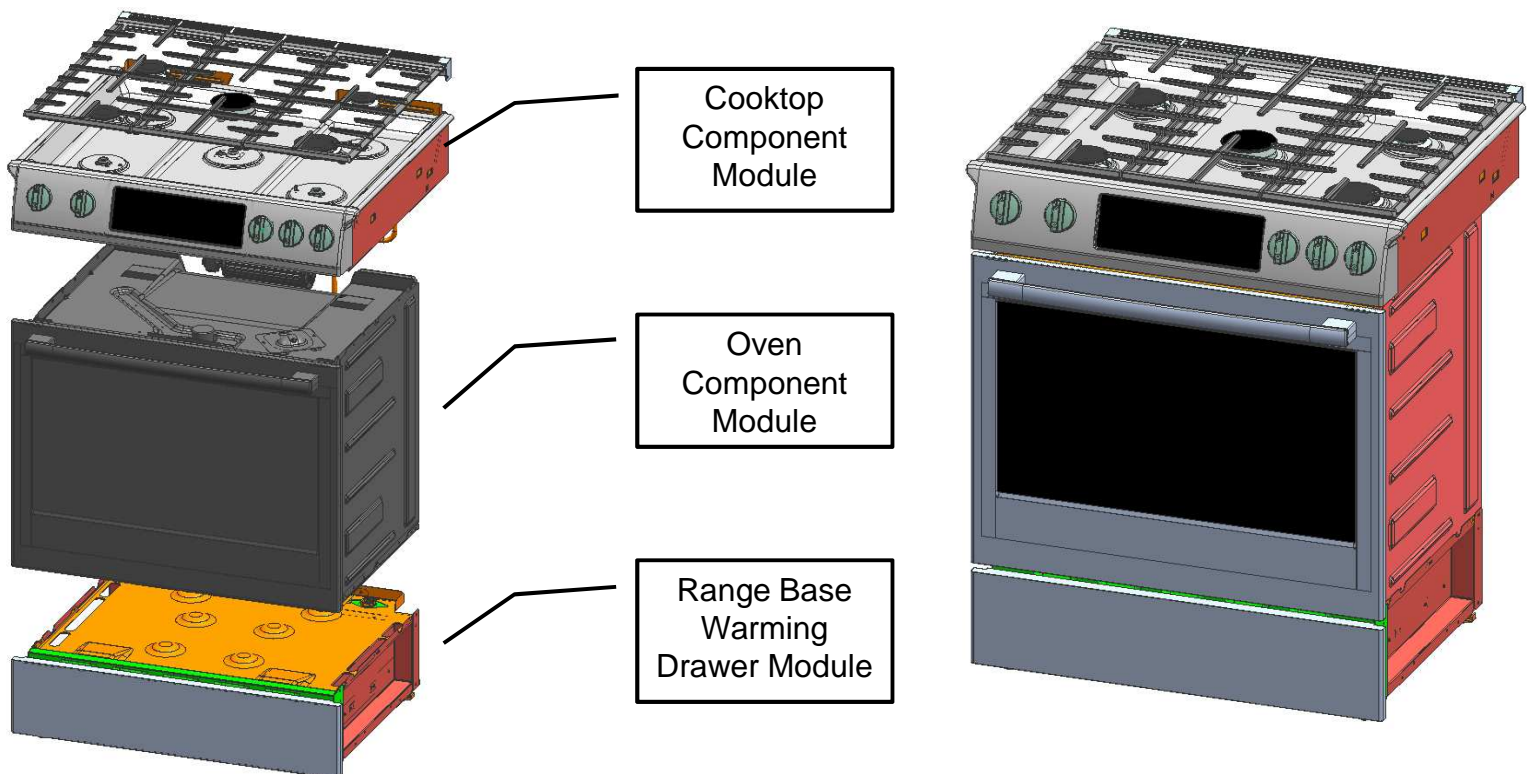

For any additional questions on Bosch slide-in ranges, please contact our product specialists through our sales support website: www.askboschlowes.com Live Chat: Mon-Fri 8:30AM to 5:30PM EST Outside of chat hours? Submit a question and receive a response within 24 Hours.