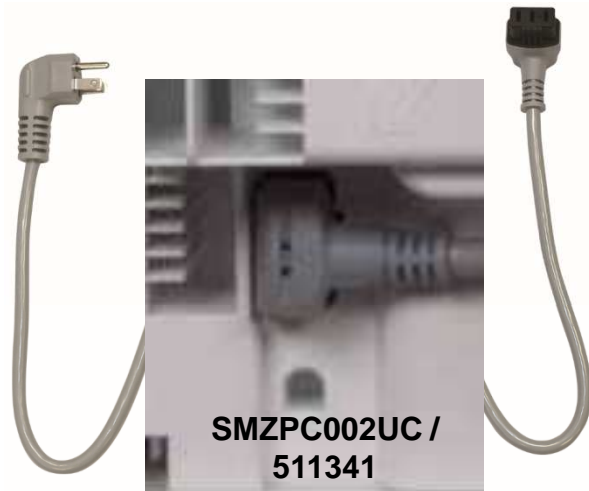

Factory Installed: 3/8" Braided Water Supply Line

Factory Provided: Junction Box - Hardwire Applications

Accessory: 3-Prong Cord – Direct Plug-in Applications

Did you know?

- ❖ All Bosch dishwashers can be side mounted. Hardware is included with every dishwasher.
- ❖ Bosch full stainless steel tub dishwashers can be leveled with a set screw in the front of the unit.
- ❖ Though the new Bosch dishwashers are deeper, with proper installation, they will still install flush.
- ❖ Ensure that one part of the drain hose is at least 20" above the cabinet floor for proper drainage.
- ❖ Make sure the kickplate is secured properly with the screws supplied in the installation package.
- ❖ Bosch full stainless steel tub dishwashers have a fully enclosed base for quiet operation and leak protection.