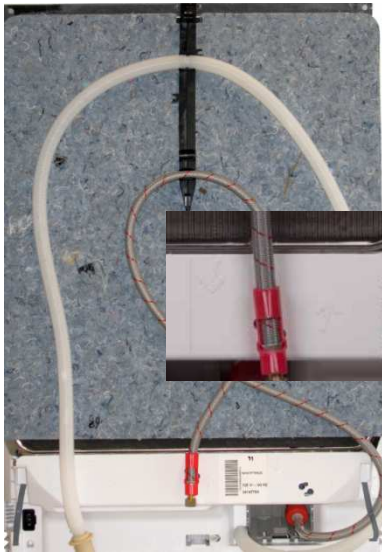

Monthly Update: *Training Center*

BOSCH
Invented for life

New & Improved Bosch Dishwasher Installation

The new Bosch dishwasher line is full of new features. From our new 3rd rack to our deeper tub and 24/7 AquaStop® leak protection, over 100 engineers designed our new line-up of dishwashers to fit your customer's lifestyle. In addition, every full stainless steel tub dishwasher is now easier to install than ever before. Bosch dishwashers truly are Invented for Life. Below are some helpful tips for the installation of Bosch dishwashers.

Factory Installed: 3/8" Braided Water Supply Line

Factory Provided: Junction Box - Hardwire Applications

Accessory: 3-Prong Cord – Direct Plug-in Applications

Did you know?

- ❖ All Bosch dishwashers can be side mounted. Hardware is included with every dishwasher.
- ❖ Bosch full stainless steel tub dishwashers can be leveled with a set screw in the front of the unit.
- ❖ Though the new Bosch dishwashers are deeper, with proper installation, they will still install flush.
- ❖ Ensure that one part of the drain hose is at least 20" above the cabinet floor for proper drainage.
- ❖ Make sure the kickplate is secured properly with the screws supplied in the installation package.
- ❖ Bosch full stainless steel tub dishwashers have a fully enclosed base for quiet operation and leak protection.